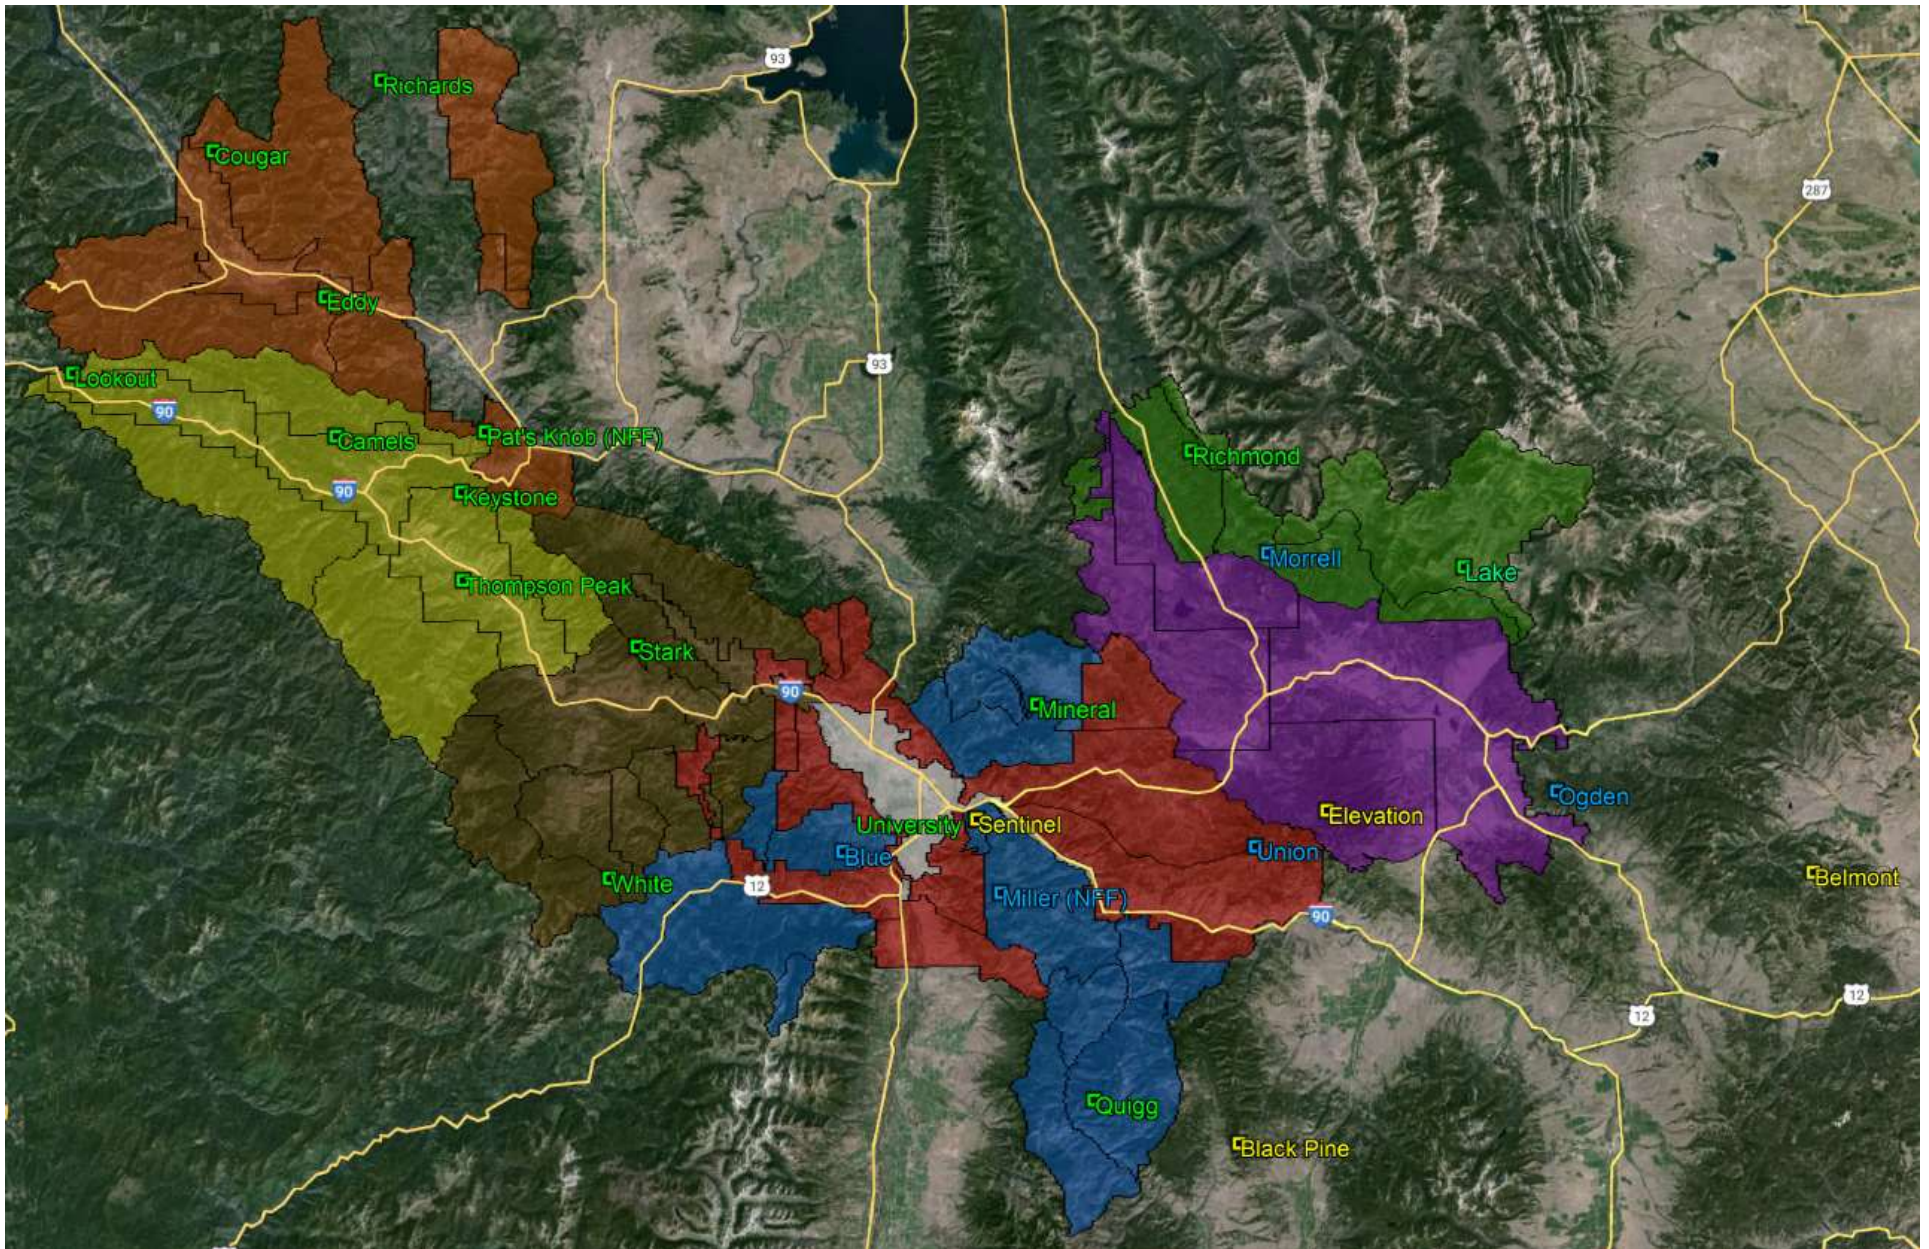

MISSOULA INTERAGENCY DISPATCH CENTER REPEATER SITES

USFS

DNRC

BLM

WEST: D5 – Plains-Thompson Falls (LNF)
D7 – Superior (LNF)

CENTRAL: D4 – Ninemile (LNF), MSO – Missoula Unit (DNRC)
D3 – Missoula (LNF)

EAST: CLW – Clearwater Unit (DNRC)
D6 – Seeley Lake, LNF